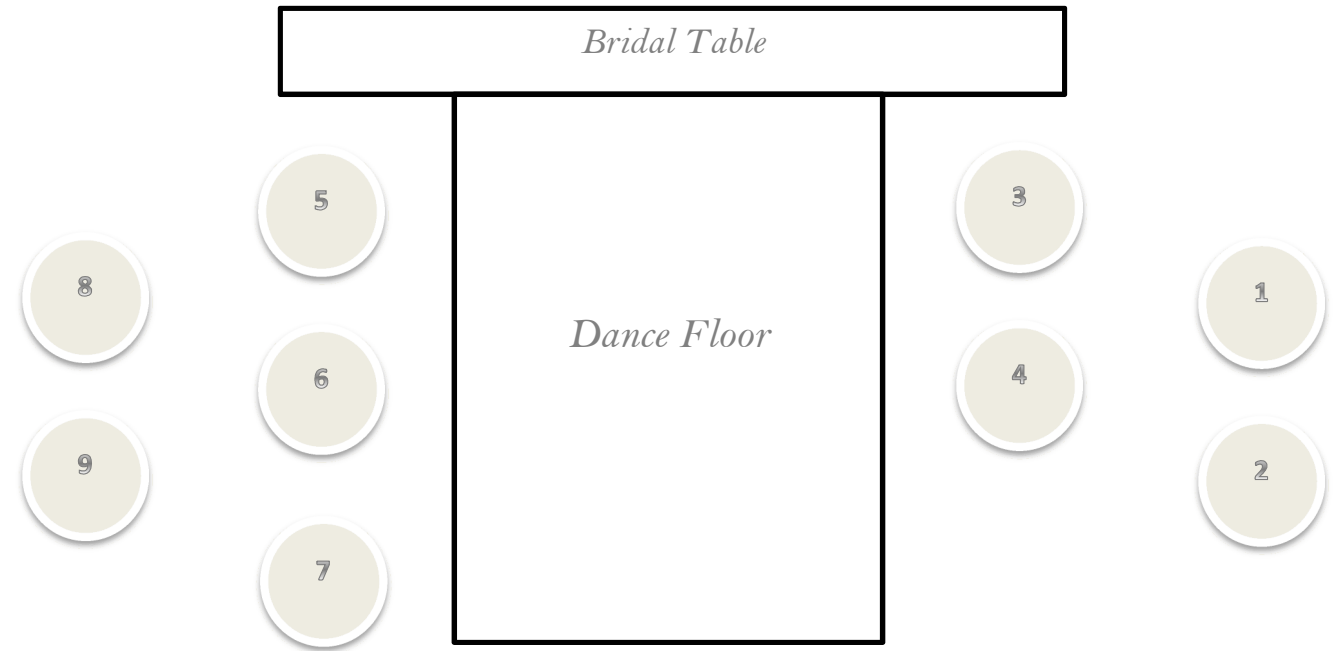

Elegance, Style, Perfection
Floor Plan
9 Tables

**MAIN TABLE:
SEATS UP TO 16**

**ROUND TABLE:
SEATS 8-12 GUESTS,**

Note: there are 2 round tables that can seat 14 guests, if required

Please supply a copy of an alphabetical guest list in Excel format

(See example below)

Surname	Name	Table No.
Brown	Peter	2
Smith	Mary	10

Bar

DJ Booth

Entry