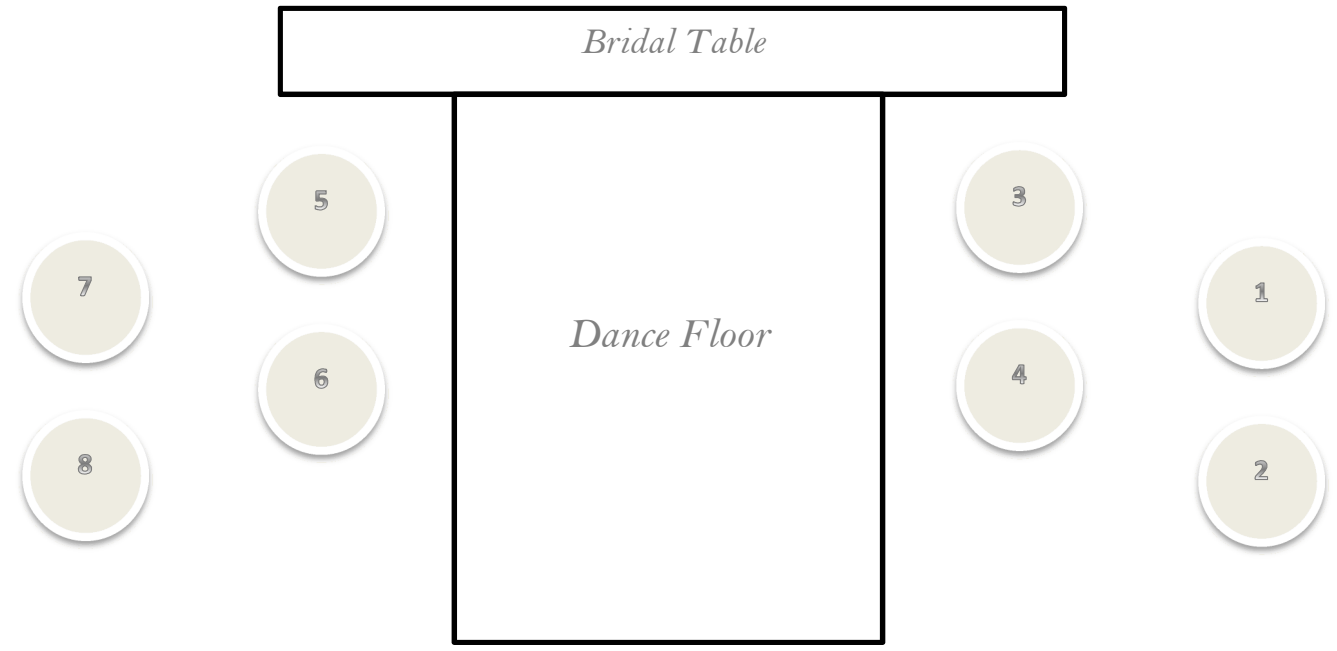

Elegance, Style, Perfection
Floor Plan
8 Tables

**MAIN TABLE:
SEATS UP TO 16**

**ROUND TABLE:
SEATS 8-12 GUESTS,**

Note: there are 2 round tables that can seat 14 guests, if required

Please supply a copy of an alphabetical guest list in Excel format

(See example below)

Surname	Name	Table No.
Brown	Peter	2
Smith	Mary	10

Bar

DJ Booth

Entry