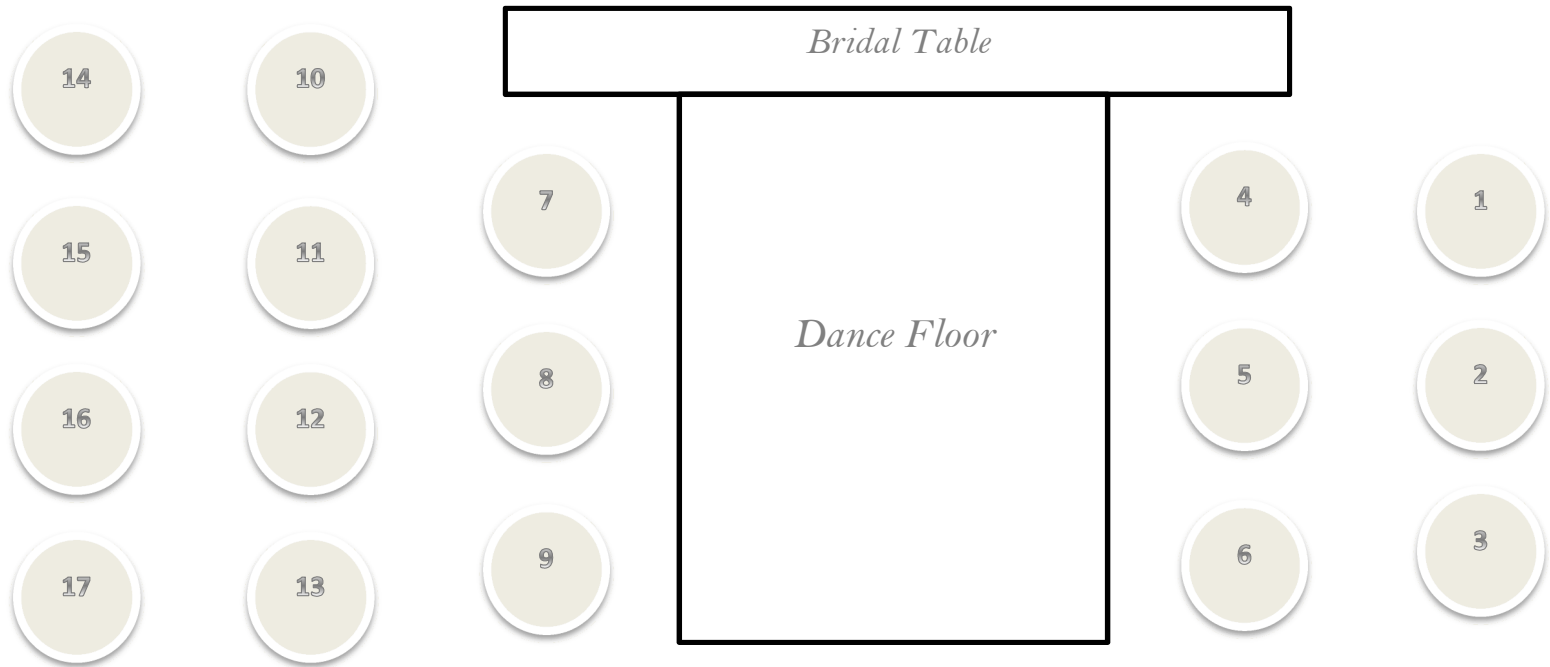

Elegance, Style, Perfection
Floor Plan
17 Tables

Bar

DJ Booth

Entry

MAIN TABLE: SEATS UP TO 16

ROUND TABLE: SEATS 8-12 GUESTS,

Note: there are 2 round tables that can seat 14 guests, if required

Please supply a copy of an alphabetical guest list in Excel format

(See example below)

Surname	Name	Table No.
Brown	Peter	2
Smith	Mary	10