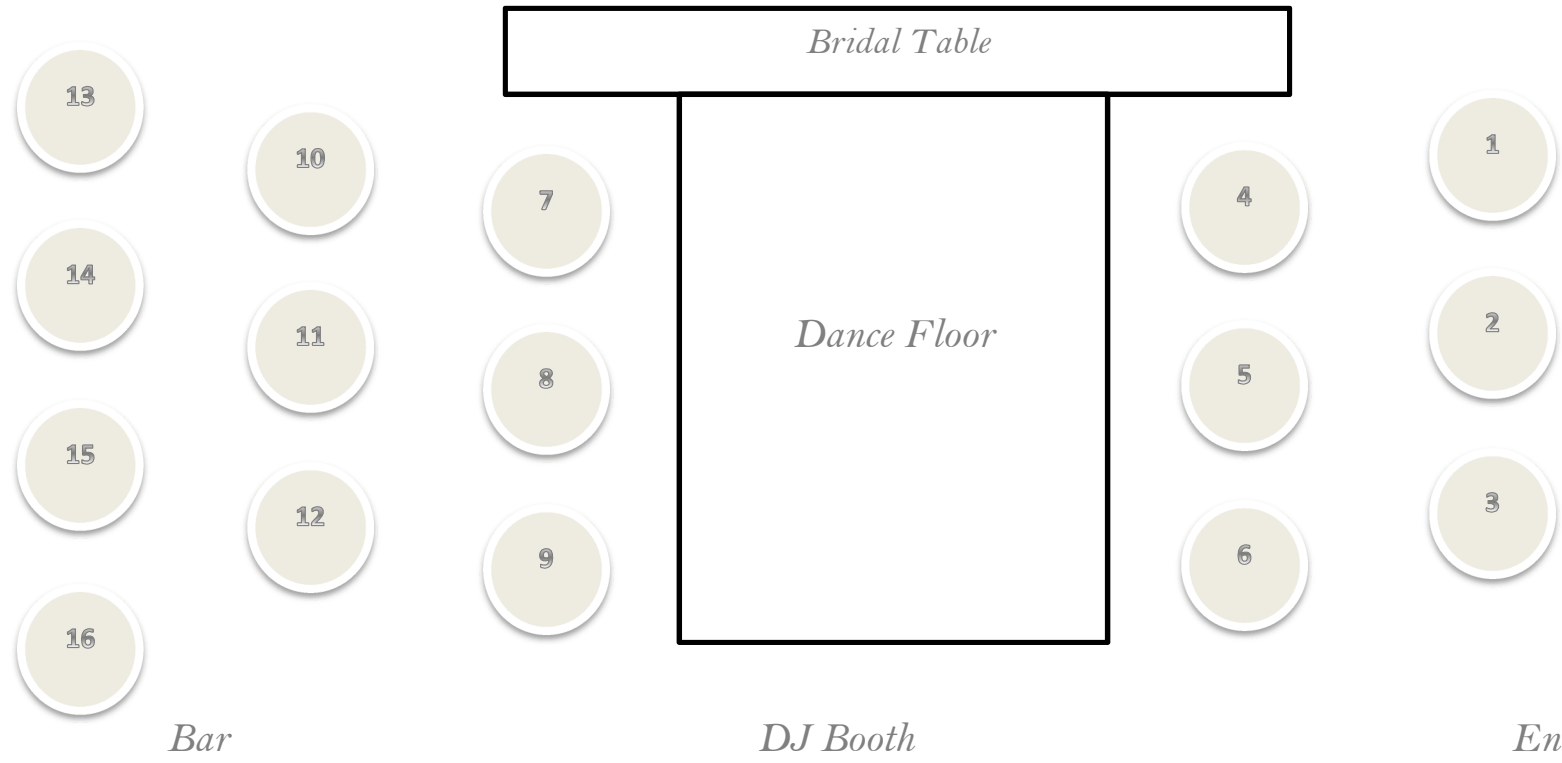

elite

RECEPTION CENTRE

Elegance, Style, Perfection
Floor Plan
16 Tables

**MAIN TABLE:
SEATS UP TO 16**

**ROUND TABLE:
SEATS 8-12 GUESTS,**

Note: there are 2 round tables that can seat 14 guests, if required

Please supply a copy of an alphabetical guest list in Excel format

(See example below)

Surname	Name	Table No.
Brown	Peter	2
Smith	Mary	10