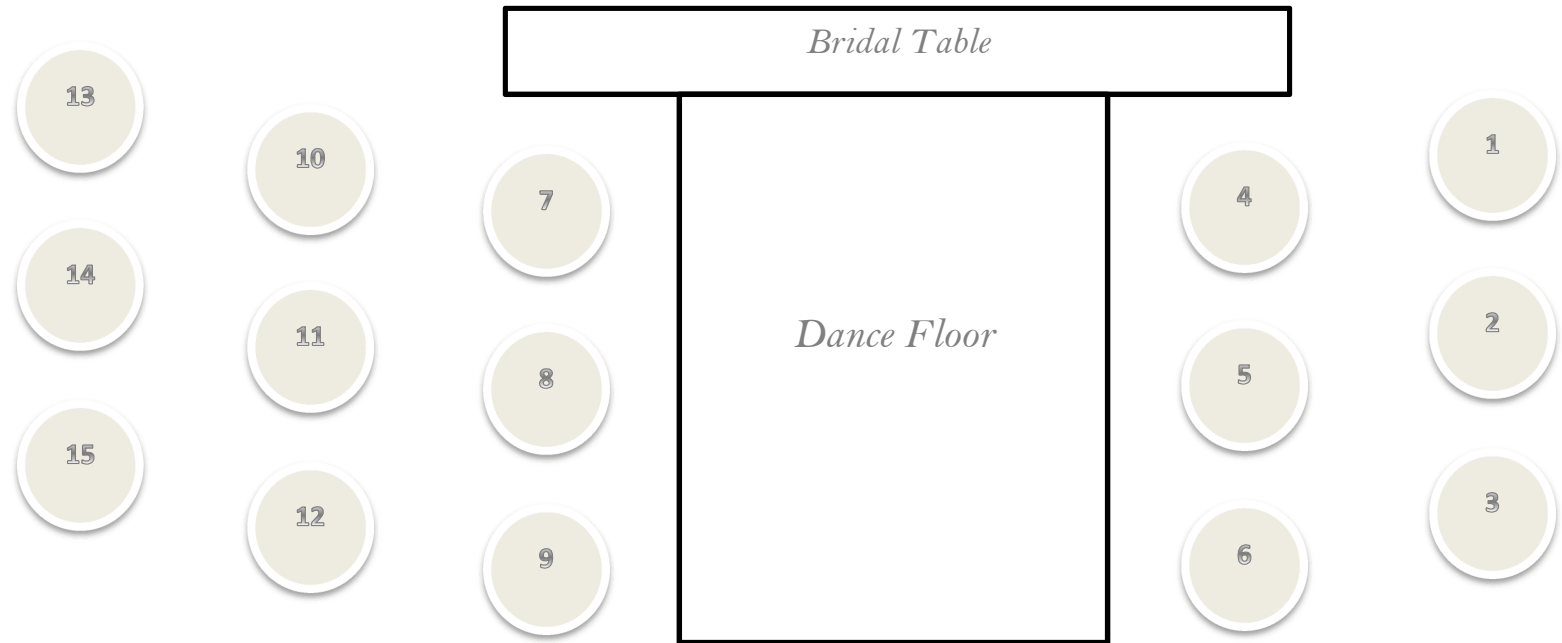

elite

RECEPTION CENTRE

Elegance, Style, Perfection
Floor Plan
15 Tables

Bar

DJ Booth

Entry

**MAIN TABLE:
SEATS UP TO 16**

**ROUND TABLE:
SEATS 8-12 GUESTS,**

**Note: there are 2 round
tables that can seat 14
guests, if required**

Please supply a copy of
an alphabetical guest list
in Excel format

(See example below)

Surname	Name	Table No.
Brown	Peter	2
Smith	Mary	10