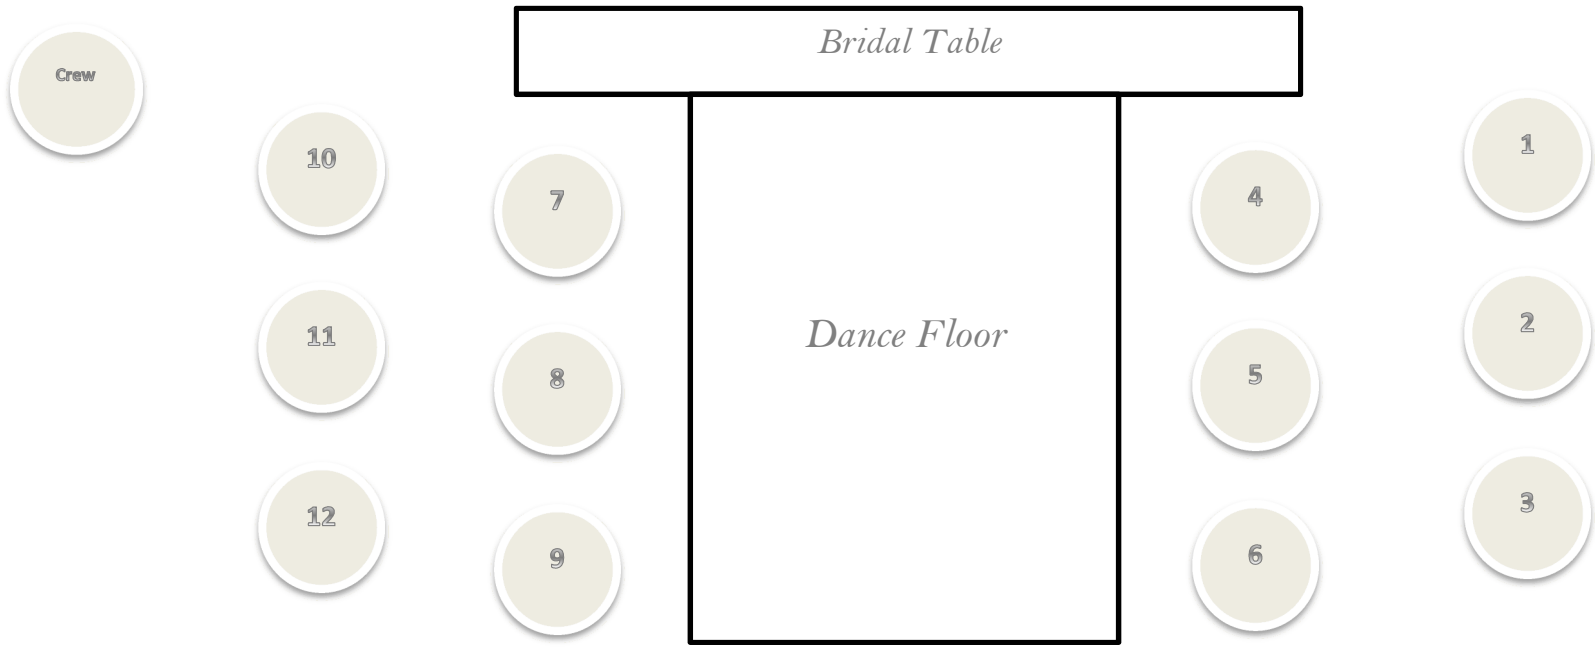

elite

RECEPTION CENTRE

Elegance, Style, Perfection
Floor Plan
12 Tables

Bar

DJ Booth

Entry

MAIN TABLE: SEATS UP TO 16

ROUND TABLE: SEATS 8-12 GUESTS,

Note: there are 2 round tables that can seat 14 guests, if required

Please supply a copy of an alphabetical guest list in Excel format

(See example below)

Surname	Name	Table No.
Brown	Peter	2
Smith	Mary	10