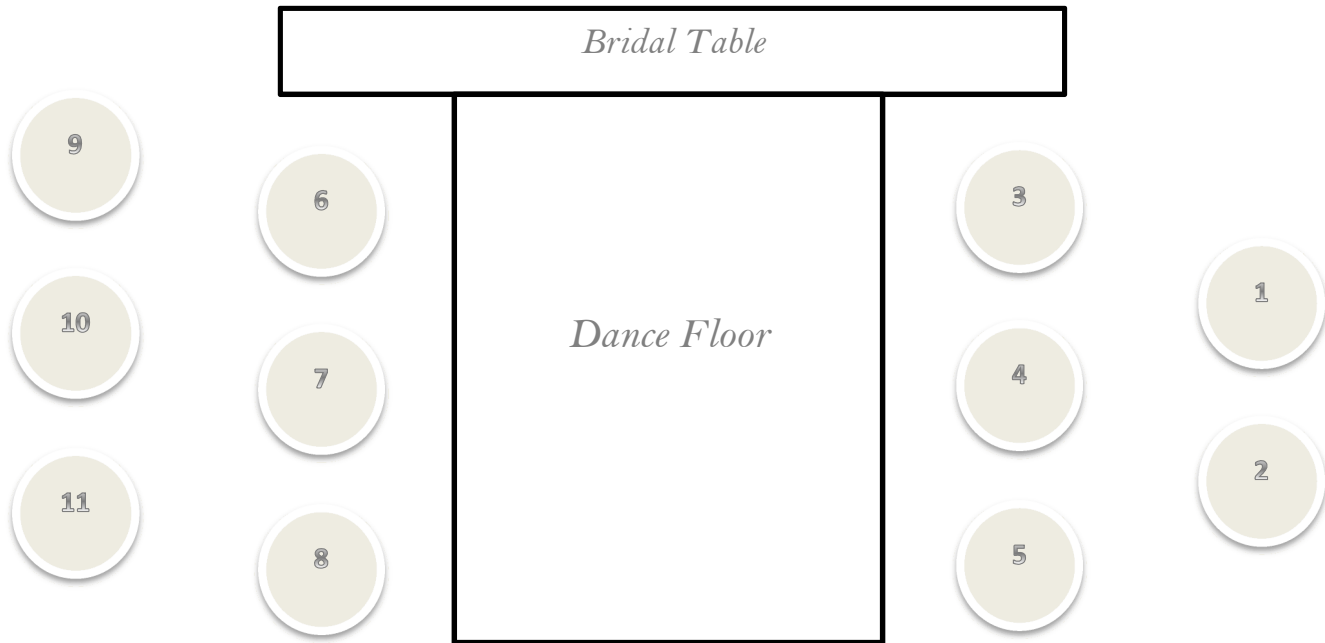

elite

RECEPTION CENTRE

Elegance, Style, Perfection
Floor Plan
11 Tables

**MAIN TABLE:
SEATS UP TO 16**

**ROUND TABLE:
SEATS 8-12 GUESTS,**

Note: there are 2 round tables that can seat 14 guests, if required

Please supply a copy of an alphabetical guest list in Excel format

(See example below)

Surname	Name	Table No.
Brown	Peter	2
Smith	Mary	10

Bar

DJ Booth

Entry